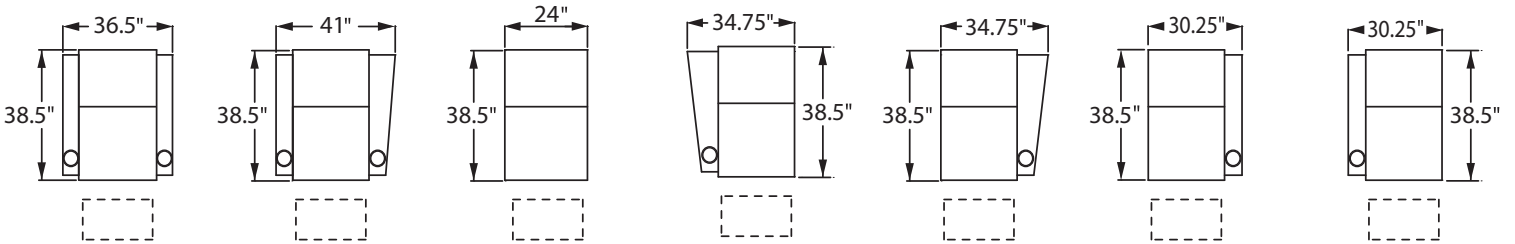

Available Pieces

3900	2 Arm Recliner
3901	2 Arm Power Recliner H. 44.5" D. 38.5" W. 36.5"
5200	Right Facing Straight Arm Recliner
5201	Right Facing Straight Arm Power Recliner H. 44.5" D. 38.5" W. 30.25"
5300	Left Facing Straight Arm Recliner
5301	Left Facing Straight Arm Power Recliner H. 44.5" D. 38.5" W. 30.25"
5400	Armless Recliner
5401	Armless Power Recliner H. 44.5" D. 38.5" W. 24"
5340	Left Facing Straight Arm /Right Facing Wedge Arm Recliner
5341	Left Facing Straight Arm /Right Facing Wedge Arm Power Recliner H. 44.5" D. 38.5" W. 41"
5440	Right Facing Wedge Arm Recliner
5441	Right Facing Wedge Arm Power Recliner H. 44.5" D. 38.5" W. 34.75"
5480	Left Facing Wedge Arm Recliner
5481	Left Facing Wedge Arm Power Recliner H. 44.5" D. 38.5" W. 34.75"

Available in leather with vinyl match and full bonded latest generation leather.

Theater Seating
FUSION COLLECTION

Fusion Collection Theater Seating Style: 1010 Encore

Configurations

44.5" BACK HEIGHT

3900 - 2 ARM RECLINER
3901 - w/POWER RECLINE