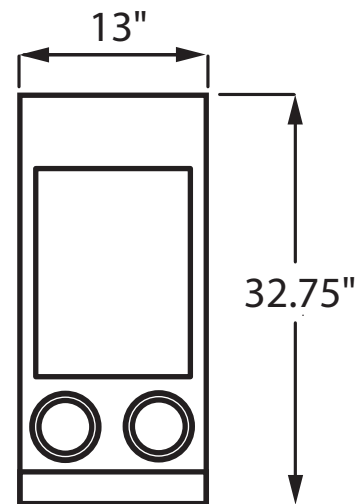

Stainless Steel Cup Holder Inserts

- Generously sized for most cans and cups and washable

Front Drawer with Storage Space

- Great for storing remotes, magazines and more

Power Station with Two USB Ports and Two Power Outlets

Available Pieces

4002 Universal console
H. 26" D. 32.75" W. 13"

Available in leather with vinyl match and full bonded latest generation leather.