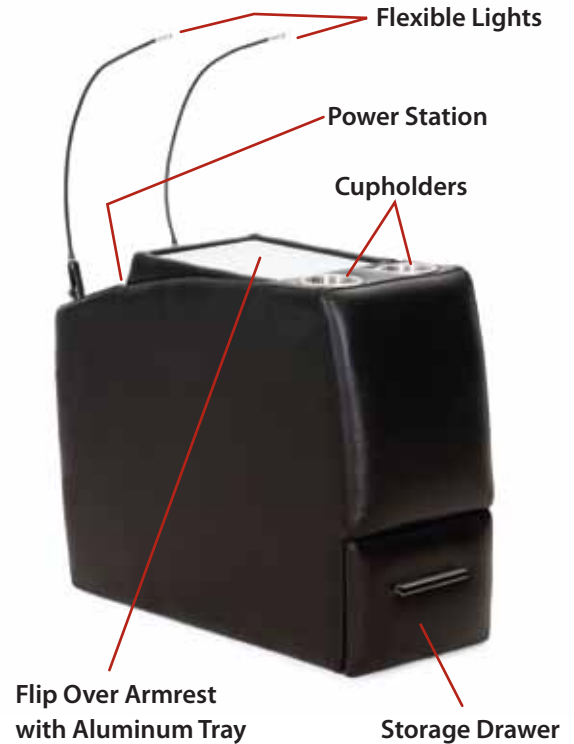

Theater Seating
FUSION COLLECTION

Fusion Collection Theater Seating Style: Universal Console FC-4002

Features

Flip Over Armrest with Built-in Aluminum Tray

- Armrest flips over to reveal an aluminum tray is great for snacks.

Stainless Steel Cup Holder Inserts

- Generously sized for most cans and cups and washable

Front Drawer with Storage Space

- Great for storing remotes, magazines and more

Power Station with Two USB Ports and Two Power Outlets

- Provides charging power for most personal USB devices such as phones, music pods and laptop computers along with 2 power outlets

Two Detachable Flexible Lights

- Great for reading, or when using a laptop

Available Pieces

4002 Universal console
H. 26" D. 32.75" W. 13"

Available in leather with vinyl match and full bonded latest generation leather.